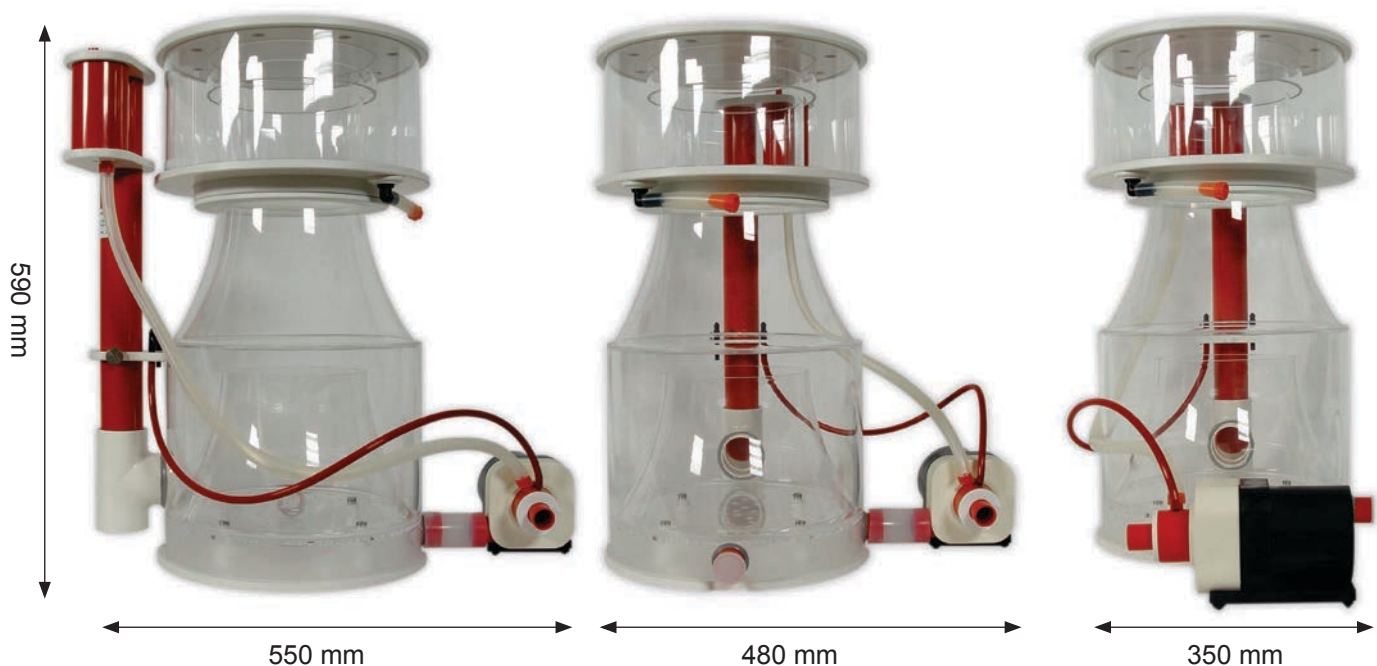

Weight skimmer: 11 kg inclusiv pump

Water level: ~ 180 mm up to ~ 230 mm

Height of intake side: center 65 mm (RD3 Mini Speedy BK2500)

Dimension skimmer without pump: 380 mm wide / 340mm length / ~ 590mm height

Dim. skimmer with master pump (90° to torque tube): 480mm wide / 420mm length / ~590mm height

Dim. skimmer with master pump (compared with torque tube): 550mm wide / 350mm length /

~ 590mm height // // // Height silicon outlet (cleanout) ~ 420 mm