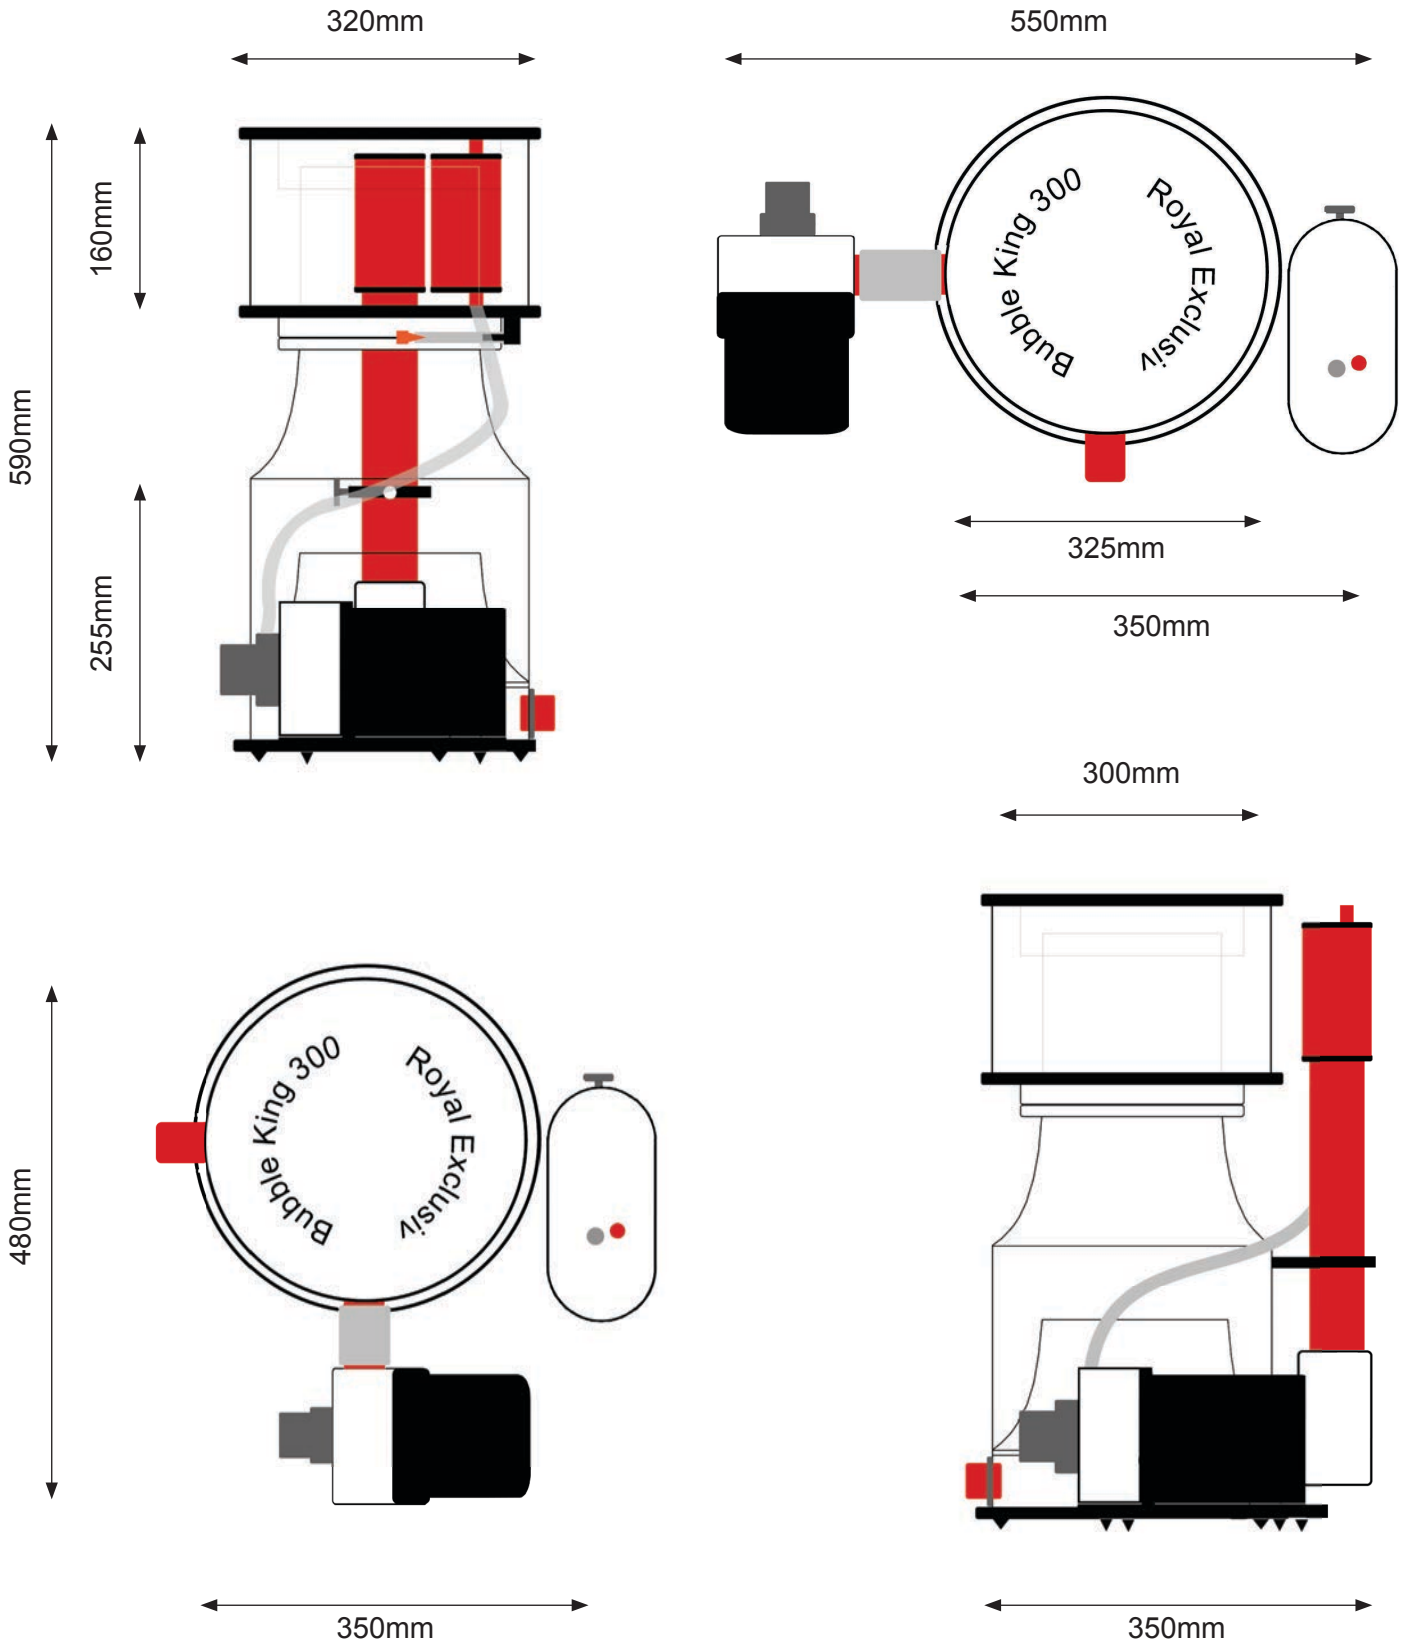

Protein skimmer Bubble King® Supermarin 300 + RD3 Product no.: 93/RD3