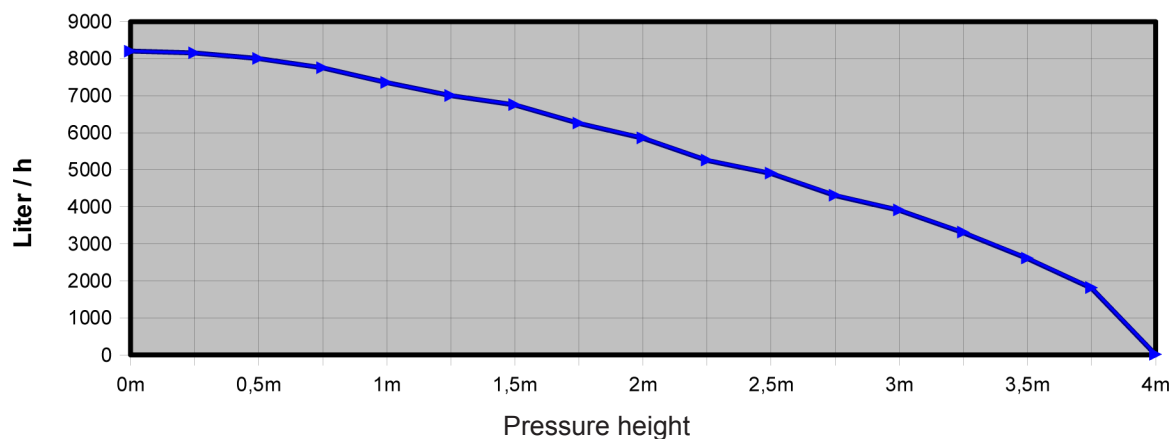

Power curve