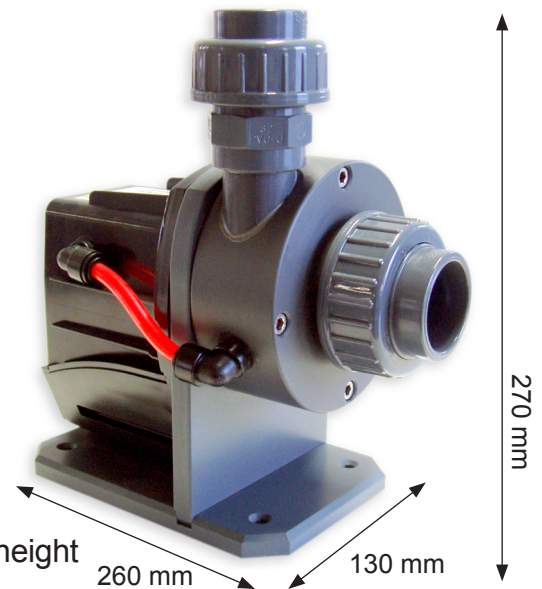

Data sheet and power curve for flow pump

Red-Dragon pump 8m³ AKB VS08 Product no.: 102/08/B Version 2008 **773,00 €**
with anti-lime-bypass

Technical data Red-Dragon pump 8m³:

Performance: 8.000 liter / h
Cable length: 3,0 meter (also available in 10m)
Pressure side: Ø 32 mm
Intake side: Ø 40 mm
Wattage: max. 75 watt
Pressure height: max. 4,0 meter
Material/color: PVC grey with screw connection
Operating voltage: 230 Volt 50 Hz (available in 110V/60 Hz)
Protection class: IP 68 (submersible pump)
Weight: 5,0 kg
Height of intake side: center 135 mm
Dimension: 130 mm wide / 260 mm length / ~ 270 mm height

Red-Dragon pump 8m³ AKB VS08 Product no.: 102/08/B Version 2008 **773,00 €**
with anti-lime-bypass

<i>list of spare parts</i>	<i>Product.no. (110V)</i>	<i>(230V)</i>	<i>Price</i>
complete rotor for Red-Dragon 8,0m ³ (ceramic)	102/1-3	102/2-3	140,00 €
part motor-block with AKB (anti-lime-bypass)	137/1	137/2	352,00 €
carbon - bearing for 6mm shaft (inside the motorblock)	155	155	6,50 €
pump-head PVC grey with AKB (anti-lime-bypass)	262/B	262/B	192,00 €
pump-holder PVC grey	150	150	95,00 €
silicon O - ring 90 x 2,5mm for pump-heads	169	169	5,10 €
perbunan O - ring 82 x 4mm for motor-block	170	170	4,45 €
rubber feet set = 4 pieces	180	180	4,00 €
V4A screws 6 x 22 mm for motor-block	182-1	182-1	3,70 €
V4A screws 4 x 16 mm for pump-head	182	182	7,70 €
screw connection complete 32mm (also separately)	175-32 inch	175-32 metric	5,53 €
screw connection complete 40mm (also separately)	175-40 inch	175-40 metric	6,46 €
AKB (anti-lime-bypass) tube diameter Ø 8mm red	295	295	4,00 €

spare parts

AKB (anti-lime-bypass)
tube diameter Ø 8mm red
295 4,00 €

accessories

cable length 10 meter
20 230V 35,29 €

For more information, see on the net at www.royal-exclusiv.de. Simply enter the part number or name into the search box or email to: info@royal-exclusiv.de.