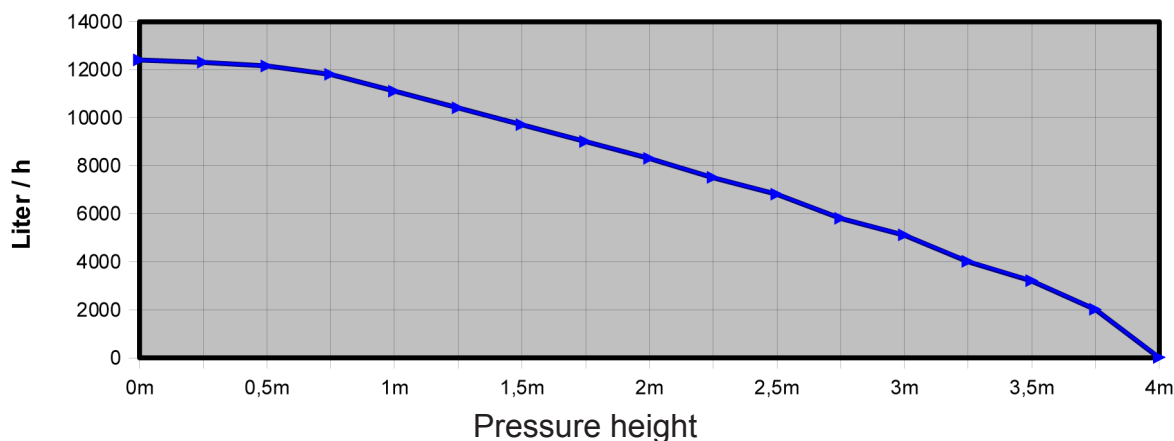

Power curve