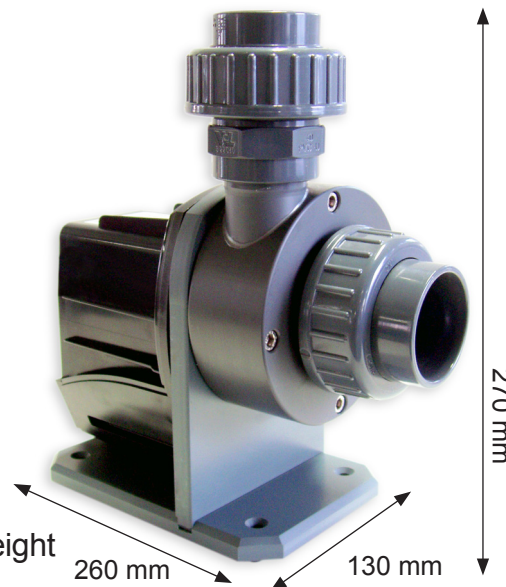

## Data sheet and power curve for flow pump

**Red-Dragon pump 12m<sup>3</sup> VS08**    **Product no.: 104/08**    **Version 2008**    **793,00 €**

### Technical data Red-Dragon pump 12m<sup>3</sup>:

Performance: 12.000 liter / h  
Cable length: 3,0 meter (also available in 10m)  
Pressure side: Ø 40 mm  
Intake side: Ø 50 mm  
Wattage: max. 115 watt  
Pressure height: max. 3,8 meter  
Material/color: PVC grey with screw connection  
Operating voltage: 230 Volt 50 Hz (available in 110V/60 Hz)  
Protection class: IP 68 (submersible pump)  
Weight: 5,0 kg  
Height of intake side: center 135 mm  
Dimension: 130 mm wide / 260 mm length / ~ 270 mm height

All information without guarantee. We try our best, but printing errors reserved.

**Red-Dragon pump 12m<sup>3</sup> VS08**    **Product no.: 104/08**    **Version 2008**    **793,00 €**

<b>list of spare parts</b>	<b>Product.no. (110V)</b>	<b>(230V)</b>	<b>Price</b>
complete rotor for Red-Dragon 12,0m <sup>3</sup> (ceramic)	104/1-5	104/2-5	165,00 €
part motorblock	136/1	136/2	320,00 €
carbon - bearing for 6mm shaft (inside the motorblock)	155	155	6,50 €
pump-head PVC grey	164/B	164/B	192,00 €
pump-holder PVC grey	150	150	95,00 €
silicon O - ring 90 x 2,5mm for pump-heads	169	169	5,10 €
perbunan O - ring 82 x 4mm for motor-block	170	170	4,45 €
rubber feet set = 4 pieces	180	180	4,00 €
V4A screws 6 x 22 mm for motor-block	182-1	182-1	3,70 €
V4A screws 4 x 16 mm for pump-head	182	182	7,70 €
screw connection complete 40mm (also separately)	175-40 inch	175-40 metric	6,46 €
screw connection complete 50mm (also separately)	175-50 inch	175-50 metric	6,72 €