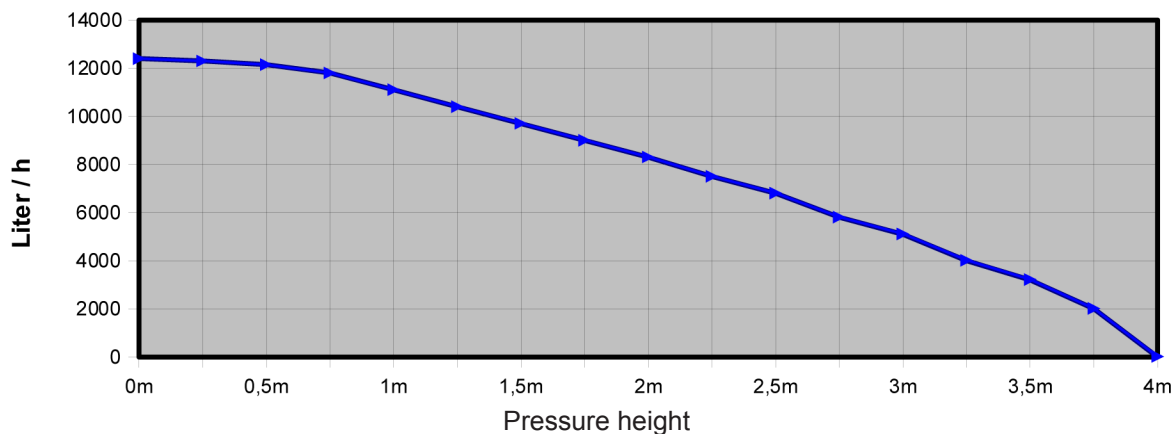

Power curve