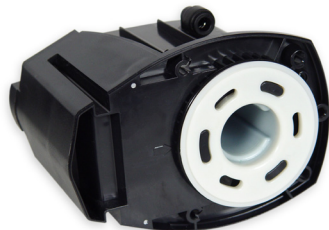

### Red-Dragon pump 12m<sup>3</sup> AKB with anti-lime-bypass

Product no.: 104/B

838,00 €

Technical data Red-Dragon pump 12m<sup>3</sup>:

Performance:	12.000 liter / h
Cable length:	3,0 meter (also available in 10m)
Pressure side:	Ø 40 mm
Intake side:	Ø 40 mm
Wattage:	max. 115 watt
Pressure height:	max. 3,8 meter
Material/color:	PVC black without screw connection
Operating voltage:	230 Volt 50 Hz (available in 110V/60 Hz)
Protection class:	IP 68 (submersible pump)
Weight:	4,5 kg
Height of intake side:	center 130 mm
Dimension:	130 mm wide / 240 mm length / ~ 230 mm height

accessories

screw connection complete  
40mm  
175-40 inch/metric 6,46 €

accessories

titan-screws 6 x 50 mm for  
pump-head set = 4 pieces  
183 25,60 €

For more information, see on the net at [www.royal-exclusiv.de](http://www.royal-exclusiv.de). Simply enter the part number or name into the search box or email to: [info@royal-exclusiv.de](mailto:info@royal-exclusiv.de).

## Red-Dragon pump 12m<sup>3</sup> AKB with anti-lime-bypass

Product no.: 104/B Version 2009

**838,00 €**

spare parts

complete rotor for Red-Dragon 12,0m<sup>3</sup> (ceramic)  
104/x-5 165,00 €

spare parts