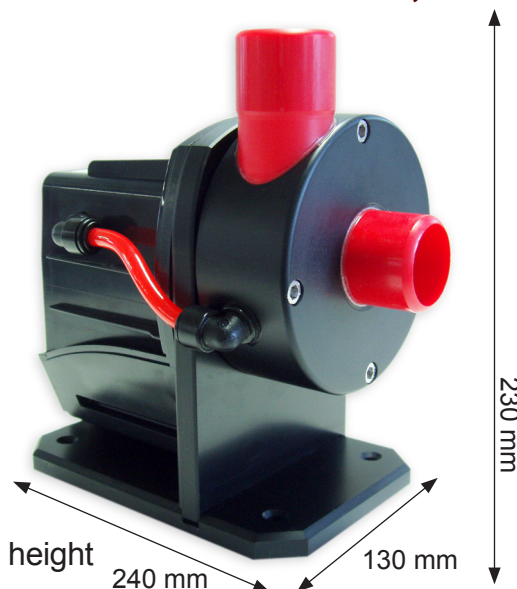

## Data sheet and power curve for flow pump

### Red-Dragon pump 12m<sup>3</sup> AKB with anti-lime-bypass

Product no.: 104/B

838,00 €

Technical data Red-Dragon pump 12m<sup>3</sup>:

Performance:	12.000 liter / h
Cable length:	3,0 meter (also available in 10m)
Pressure side:	Ø 40 mm
Intake side:	Ø 40 mm
Wattage:	max. 115 watt
Pressure height:	max. 3,8 meter
Material/color:	PVC black without screw connection
Operating voltage:	230 Volt 50 Hz (available in 110V/60 Hz)
Protection class:	IP 68 (submersible pump)
Weight:	4,5 kg
Height of intake side:	center 130 mm
Dimension:	130 mm wide / 240 mm length / ~ 230 mm height