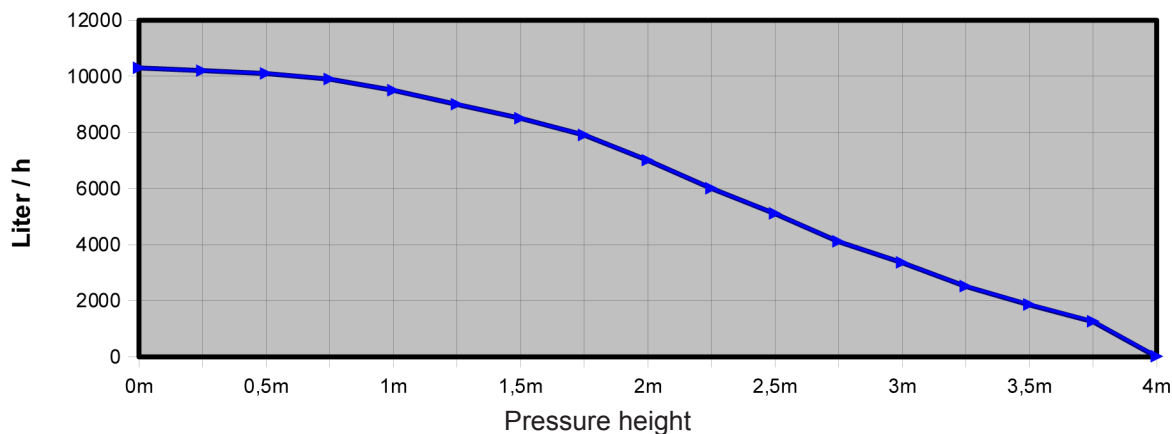

Power curve