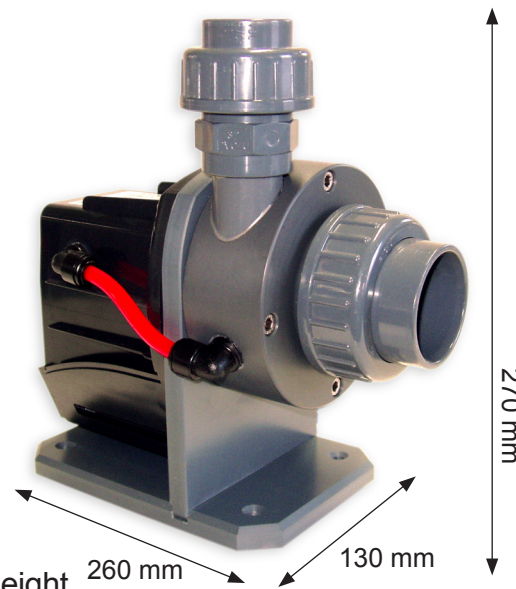

## Data sheet and power curve for flow pump

**Red-Dragon pump 10m<sup>3</sup> AKB VS08** Product no.: 103/08/B Version 2008 **821,00 €**  
with anti-lime-bypass

### Technical data Red-Dragon pump 10m<sup>3</sup>:

Performance: 10.000 liter / h  
Cable length: 3,0 meter (also available in 10m)  
Pressure side: Ø 32 mm  
Intake side: Ø 50 mm  
Wattage: max. 98 watt  
Pressure height: max. 4,0 meter  
Material/color: PVC grey with screw connection  
Operating voltage: 230 Volt 50 Hz (available in 110V/60 Hz)  
Protection class: IP 68 (submersible pump)  
Weight: 5,0 kg  
Height of intake side: center 135 mm  
Dimension: 130 mm wide / 260 mm length / ~ 270 mm height

All information without guarantee. We try our best, but printing errors reserved.

**Red-Dragon pump 10m<sup>3</sup> AKB VS08** Product no.: 103/08/B Version 2008 **821,00 €**  
with anti-lime-bypass

<b>list of spare parts</b>	<b>Product.no. (110V)</b>	<b>(230V)</b>	<b>Price</b>
complete rotor for Red-Dragon 10,0m <sup>3</sup> (ceramic)	103/1-4	103/2-4	155,00 €
part motor-block with AKB (anti-lime-bypass)	137/1	137/2	352,00 €
carbon - bearing for 6mm shaft (inside the motorblock)	155	155	6,50 €
pump-head PVC grey with AKB (anti-lime-bypass)	263/B	263/B	200,00 €
pump-holder PVC grey	150	150	95,00 €
silicon O - ring 90 x 2,5mm for pump-heads	169	169	5,10 €
perbunan O - ring 82 x 4mm for motor-block	170	170	4,45 €
rubber feet set = 4 pieces	180	180	4,00 €
V4A screws 6 x 22 mm for motor-block	182-1	182-1	3,70 €
V4A screws 4 x 16 mm for pump-head	182	182	7,70 €
screw connection complete 32mm (also separately)	175-32 inch	175-32 metric	5,53 €
screw connection complete 50mm (also separately)	175-50 inch	175-50 metric	6,72 €
AKB (anti-lime-bypass) tube diameter Ø 8mm red	295	295	4,00 €